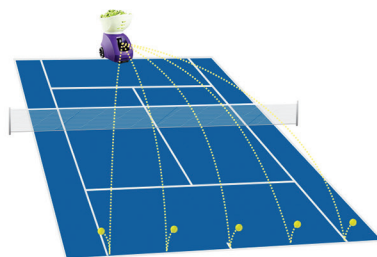

Internal movement

Unlike most ball machines, which change the direction of the ball by moving the whole machine from side to side, the Spinfire Pro 2 moves internally. This allows for faster re-direction and makes shots less predictable. The internal parts are black to further disguise shot direction.

Random modes

With both horizontal and vertical random modes, balls can be delivered across the full width of the singles court with depth variation. The Spinfire Pro 2 can be set to deliver the same trajectory over and over or a variety of random trajectories. 'Horizontal Random' can be set to deliver balls across a narrow, medium or wide area. 'Vertical Random' delivers short or long balls in a random order. Both 'Horizontal Random' and 'Vertical Random' can be combined for a very realistic playing pattern.

Two-line drills

This feature delivers alternating forehands and backhands. It can be set to 'wide', 'medium' or 'narrow' to vary the degree of difficulty. The 'wide' setting makes you run from side to side, 'narrow' allows you to remain in the middle of the court, while 'medium' is between the two. You can also set the timing between each ball.