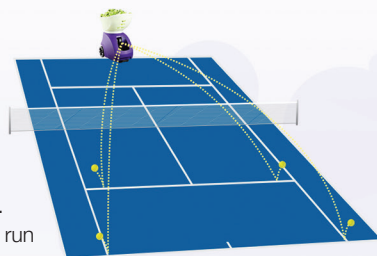

Internal movement

Unlike most ball machines, which change the direction of the ball by moving the whole machine from side to side, the Spinfire Pro 2 moves internally. This allows for faster re-direction and makes shots less predictable. The internal parts are black to further disguise shot direction.

Random modes

With both horizontal and vertical random modes, balls can be delivered across the full width of the singles court with depth variation. The Spinfire Pro 2 can be set to deliver the same trajectory over and over or a variety of random trajectories. 'Horizontal Random' can be set to deliver balls across a narrow, medium or wide area. 'Vertical Random' delivers short or long balls in a random order. Both 'Horizontal Random' and 'Vertical Random' can be combined for a very realistic playing pattern.

Two-line drills

This feature delivers alternating forehands and backhands. It can be set to 'wide', 'medium' or 'narrow' to vary the degree of difficulty. The 'wide' setting makes you run from side to side, 'narrow' allows you to remain in the middle of the court, while 'medium' is between the two. You can also set the timing between each ball.