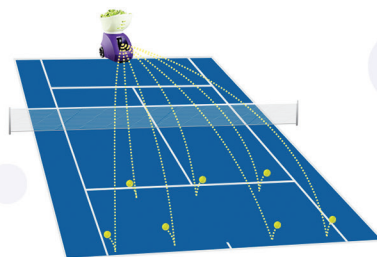

With a number of improvements over the original version, the Spinfire Pro 2 (v2) offers things you'd normally only find on a much more expensive machine. It includes internal movement, an easy-to-use control panel and remote control, and 150-ball capacity – all wrapped up in an extremely stylish and compact design.

Internal movement

Unlike most ball machines, which change the direction of the ball by moving the whole machine from side to side, the Spinfire Pro 2 moves internally. This allows for faster re-direction and makes shots less predictable. The internal parts are black to further disguise shot direction.

Random modes

With both horizontal and vertical random modes, balls can be delivered across the full width of the singles court with depth variation. The Spinfire Pro 2 can be set to deliver the same trajectory over and over or a variety of random trajectories. 'Horizontal Random' can be set to deliver balls across a narrow, medium or wide area. 'Vertical Random' delivers short or long balls in a random order. Both 'Horizontal Random' and 'Vertical Random' can be combined for a very realistic playing pattern.

Two-line drills

This feature delivers alternating forehands and backhands. It can be set to 'wide', 'medium' or 'narrow' to vary the degree of difficulty. The 'wide' setting makes you run from side to side, 'narrow' allows you to remain in the middle of the court, while 'medium' is between the two. You can also set the timing between each ball.